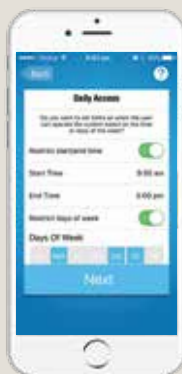

CUSTOMISATION

The B&D® App can be customised to suit your lifestyle. From partial opening modes to restricting door access times, your protection and security is a priority.