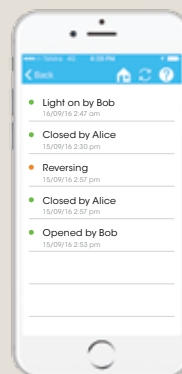

ACTIVITY LOG

You can view usage history on the App so you know who has operated your garage door and when.