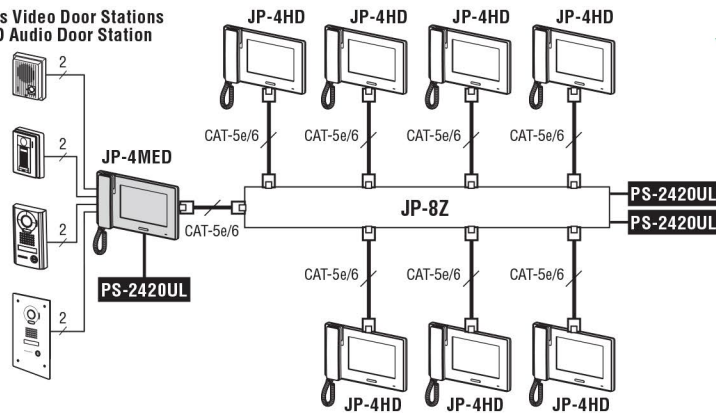

## JP Series Features

- Digital PanTilt and Zoom camera eliminates blind spots with 170° wide angle lens (video door stations)
- Card and keypad access door stations available
- Hands-free (VOX) or handset communication
- Includes two N/O door release contacts
- Picture memory records up to 20 calls to internal memory and max. 1,000 calls to removable SD/SDHC card (not included)
- Entry can be monitored via the master station
- 1 output to control a secondary device like a light, gate, or additional door
- Video out to DVR via supplied connector
- Homerun or daisy chain wiring options

## JP Series Specifications

Power Source	24V DC – use PS-2420UL
Communication	Hands-free (VOX) or handset (full-duplex)
Video Display	7" color LCD touchscreen
Picture Memory	Internal /Built-In: record max. 20 calls (6 images per call) with up to 5 calls protected from overwriting SD/SDHC card: record max. 1,000 calls (40 images per call) with up to 100 calls protected from overwriting
Camera	Type: 1/4" color CMOS View Area: 100° vert. x 170° horiz.
Door Release	N/O dry contact, 24V AC/DC, 500mA – use EL-12S (use RY-24L for larger contact rating and use RY-3DL for 3-4 doors)

### Distance

Door Station to Master Station: 330'  
Master Station to Distribution Adaptor: 650'  
Distribution Adaptor to Sub Master Station: 165'  
Power Supply to Master Station: 16'(22AWG) 33'(18AWG)  
Power Supply to Distribution Adaptor: 16'(22AWG) 33'(18AWG)