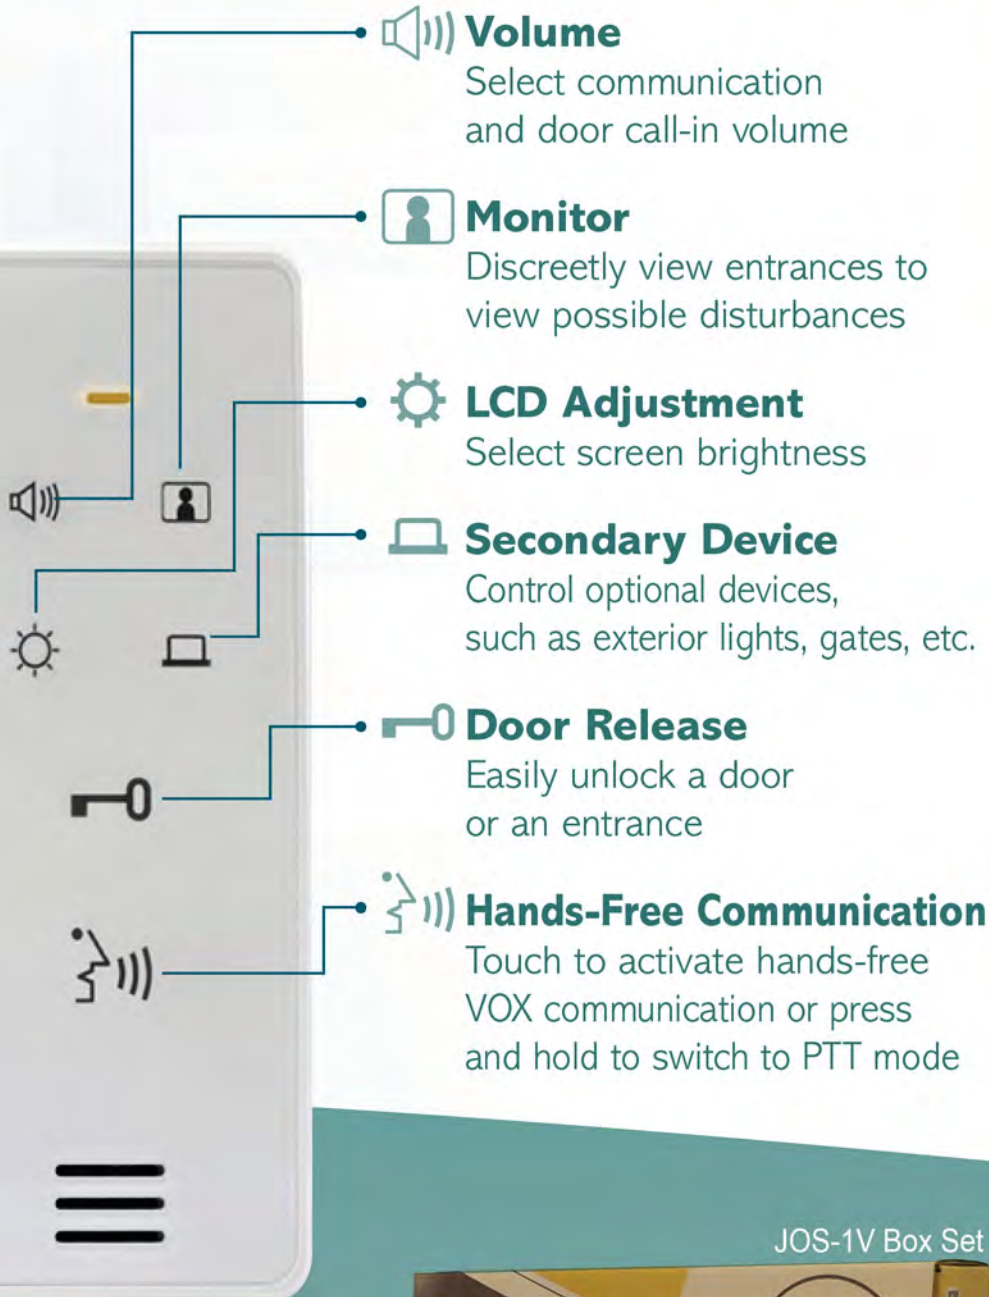

Control with Touch Buttons