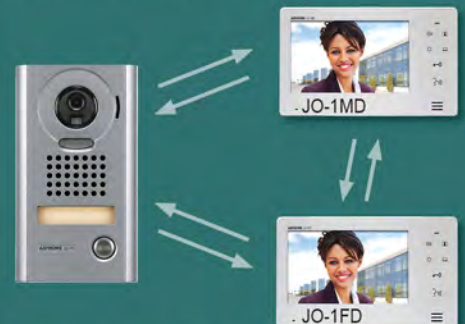

- **Touch Buttons**
A light touch is all that is required to control the system
- **Improved Picture Quality**
New door station camera provides clear visitor images for reliable identification
- **Elegant Styling**
Sleek design matches home or business decors
- **Cost Effective**
A quality solution at a reasonable price
- **2-Conductor Wiring**
Can be installed using existing doorbell wire

Control with Touch Buttons

Perfect for
Offices

The JO Series helps to identify visitors, colleagues, appointments, or potential threats at an entrance.

Stylish for
Homes

Security, convenience, and style all rolled into one! The contemporary design compliments today's homes.

JOS-1V Box Set

Slim Design
13/16" depth

3-Way Communication

All stations can communicate simultaneously to assist visitors*

* The JO Series **does not** support internal communication. The JO-1MD and the JO-1FD can only converse together when they are both in active communication with the door station.

JO Series Components

Start with a box set

Begin by selecting a JO Series Box Set. To have a secondary station communicate and control the door station, install a JO-1FD. Each set contains a JO-1MD master station, door station, and PS-1820UL power supply. Just add wire!