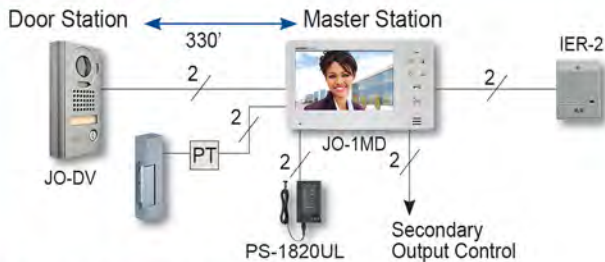

JOS-1V Box Set

Includes:

- Door Station* | **JO-DV**: Video door station, zinc die cast, surface mount
H: 6-13/16" W: 3-7/8" D: 1-1/16"
- Master Station* | **JO-1MD**: Video intercom master station with touch buttons
H: 5-1/8" W: 9-1/16" D: 13/16"
- Power Supply | **PS-1820UL**: Power supply

JOS-1F Box Set

Includes:

- Door Station* | **JO-DVF**: Video door station, stainless steel, flush mount
H: 8-1/4" W: 5-5/16" D: 1-7/8"
- Master Station* | **JO-1MD**: Video intercom master station with touch buttons
H: 5-1/8" W: 9-1/16" D: 13/16"
- Power Supply | **PS-1820UL**: Power supply

* Door stations and JO-1MD are not sold separately

Wiring

JO-1MD only

JO-1MD and JO-1FD

Additional Components

Add-on Station 1 per system

JO-1FD
Video intercom expansion station with touch buttons
H: 5-1/8" W: 9-1/16" D: 13/16"