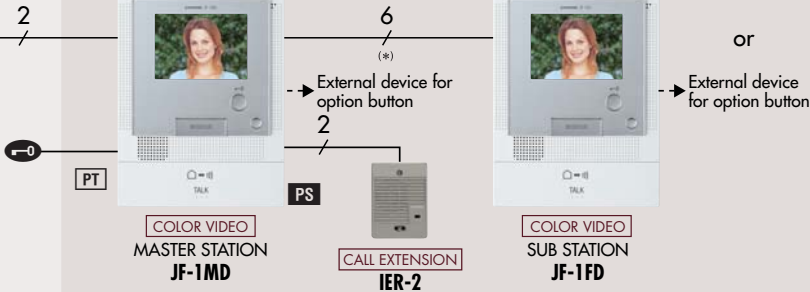

INSIDE STATION

MASTER STATION

JF-1MD

SUB STATION

JF-1FD

SUB STATION

JF-1SD

(*) Room-to-room communication is not available.

JBW-BA Long distance adaptor

- Extends wiring distance to video monitors from 100m up to 350m.

Use specified cable for JBW-BA.

- Ø1.0mm to Ø1.2mm
- Insulation: PE (polyethylene) (never PVC)