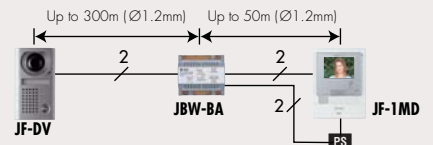

PS : Power supply PS-1820S, PS-1820UL, PS-1820, PS-1810DIN PT : AC transformer