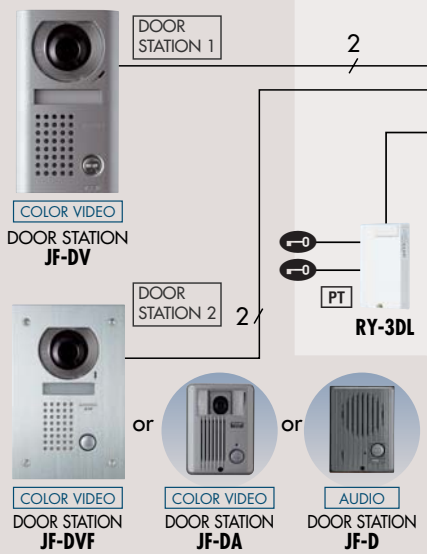

2 messages can be recorded (maximum of approx. 10 seconds / message).

> Other Features

- **Select from five different display languages.**
Choose from English, French, German, Spanish and Dutch.
- **Room-to-room communication is available.**
- **Video signal (NTSC) can be output from Master Station.**
- **External sensor input is available.**
When an external sensor is activated, the Inside Station monitor shows a warning sign and a notification sound goes off. Also, a notification sound goes off on the Door Station 1 by setting.

• External TALK switch connection (Footswitch)

If you find it difficult pressing the TALK button for whatever reason, step on the optional footswitch to operate the TALK button.

• Optional Audio Door Station at second entrance.

Kit Boxes

- **JFS-2AED** : JF-2MED, JF-DA & power supply
- **JFS-2AEDV** : JF-2MED, JF-DV & power supply
- **JFS-2AEDF** : JF-2MED, JF-DVF & power supply

DOOR STATION

INSIDE STATION

PS : Power supply PS-1820S, PS-1820UL, PS-1820, PS-1810DIN PT : AC transformer

CAMERA POSITION & IMAGE VIEW AREA

The camera angle can be adjusted to 3 levels (JF-DA only)

Image view area (JF-DV, JF-DVF, JF-DA)

JF-DV, JF-DA, JF-DVF

JF-DA only

JF-DA only

UNIT DIMENSIONS

SPECIFICATIONS