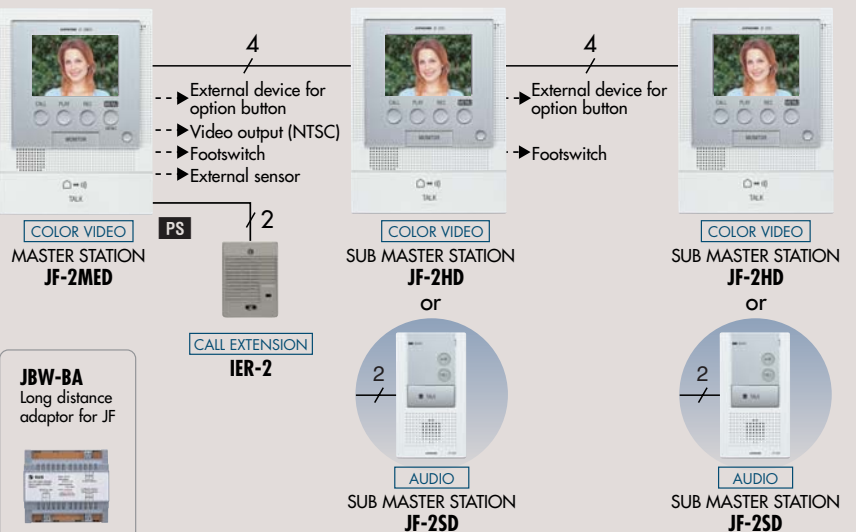

• External TALK switch connection (Footswitch)

If you find it difficult pressing the TALK button for whatever reason, step on the optional footswitch to operate the TALK button.

• Optional Audio Door Station at second entrance.

Kit Boxes

- **JFS-2AED** : JF-2MED, JF-DA & power supply
- **JFS-2AEDV** : JF-2MED, JF-DV & power supply
- **JFS-2AEDF** : JF-2MED, JF-DVF & power supply

DOOR STATION

INSIDE STATION

PS : Power supply PS-1820S, PS-1820UL, PS-1820, PS-1810DIN PT : AC transformer

CAMERA POSITION & IMAGE VIEW AREA

The camera angle can be adjusted to 3 levels (JF-DA only)

Image view area (JF-DV, JF-DVF, JF-DA)

JF-DV, JF-DA, JF-DVF

JF-DA only

JF-DA only

UNIT DIMENSIONS

SPECIFICATIONS