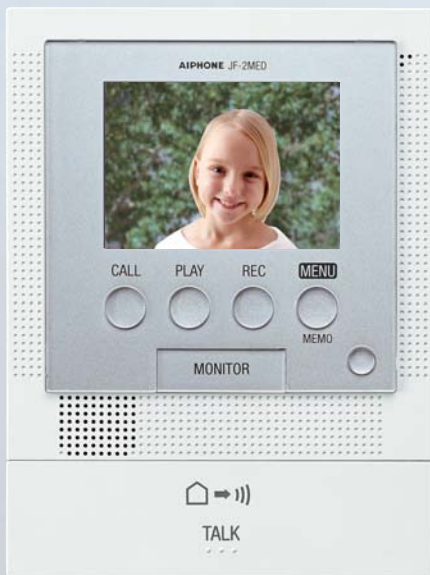

Provides additional features for greater security and better communication.

Picture Memory

Voice Memo

Message for Entrance

Only 32mm

The enhanced system supports up to 2 Door Stations and 3 Inside Stations with the addition of these features: Picture Memory to record visitors, Voice Memo to leave messages at the inside monitor and Message for Entrance to record a message for visitors when speaking to them is not appropriate. All these features in a monitor that's only 32mm thick!

Picture Memory is available both manually & automatically.

If a call is received from Video Door Station, the unit starts recording automatically. You can also start recording by pressing the REC button manually.