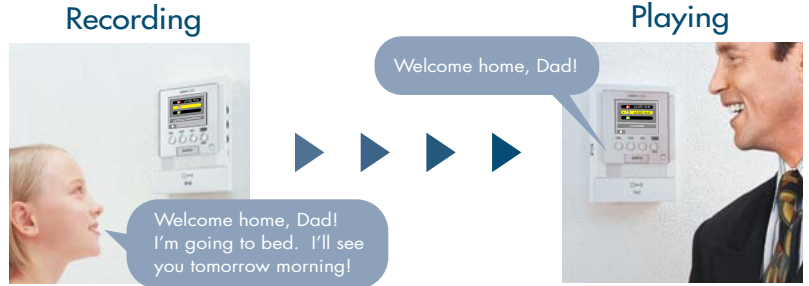

Play

• **Plays 8 shots continuously so that you can see them as a moving image. Pausing and frame-by-frame playing are also available.**

Both the manual recording of visitors and the playback of recorded images can be controlled on Master and Sub Inside Stations.

Take advantage of the new Voice Memo feature to stay in touch with your family.

Easily record and playback a short message for a loved one or a reminder for yourself using the Voice Memo feature.

Up to 3 Voice Memos for internal use can be recorded (maximum of approx. 15 seconds / memo).