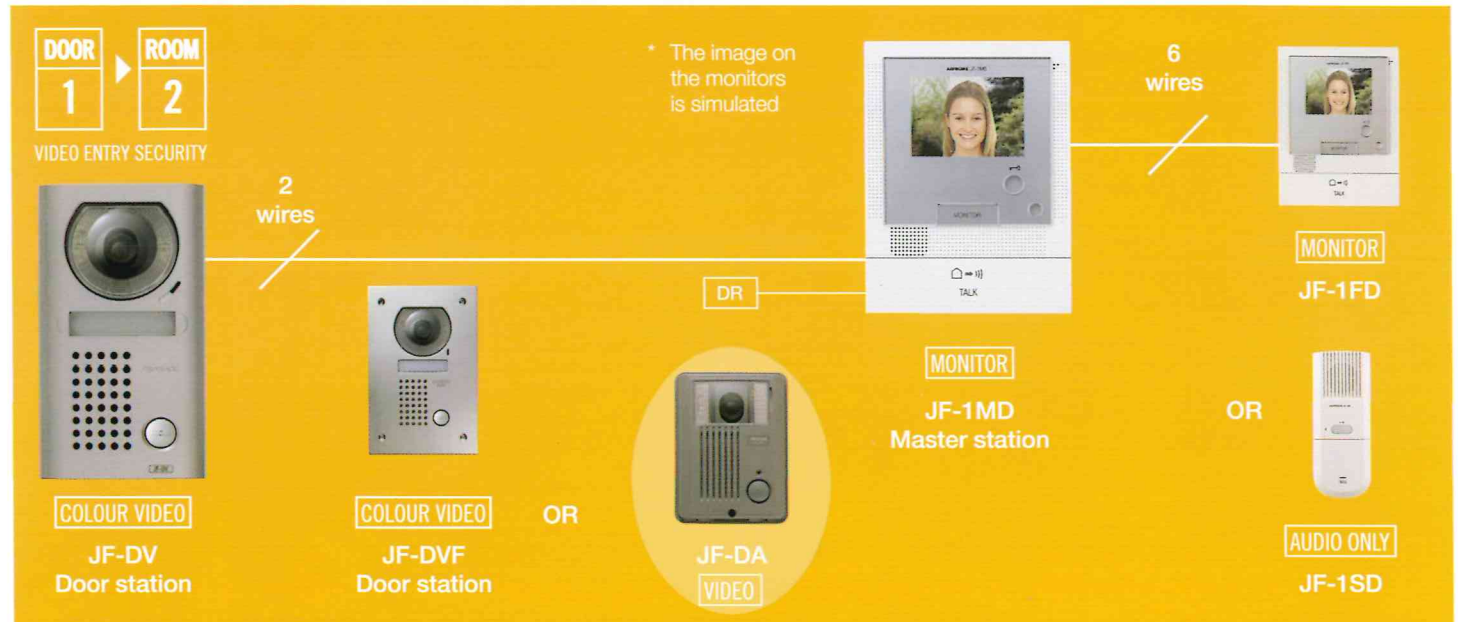

## JF Series

Video Sentry  
1 entry and 2 stations

**Compact Handsfree Colour  
Audio Video Entry Security Intercom**

## Features

- 1 video door station and up to two internal stations
- Clear crisp colour image with 90mm TFT colour LCD
- Handsfree communications to door station
- Choice of 3 door stations including vandal resistant flush and surface mount models
- White LED illumination for low light viewing
- Option switch (requires additional wiring)

## Cables

1.00mm poly jacketed PE (polyethylene) (KBWIRE) insulation cable should be used. If PVC cable is used, maximum distance from door to farthest monitor is 30m. PVC cable must not be used underground.

## Specification

<b>Power Source</b>	18 volts DC 18VDC1300 Two Monitors
<b>Video Monitor</b>	3 1/2" TFT Colour LCD
<b>Call-in</b>	Chime, image and Audio
<b>Night viewing</b>	White light projected up to 30cm, from camera. Background scene beyond 30cm, cannot be seen.
<b>Door Release</b>	12v AC/DC 500mA contact rating
<b>Wiring</b>	2 parallel wires to door 6 wires in loop between rooms
<b>Distance</b>	1.00mm dia PE
Door to master	100m
Master to farthest sub	100m
Master station to Power supply	10m